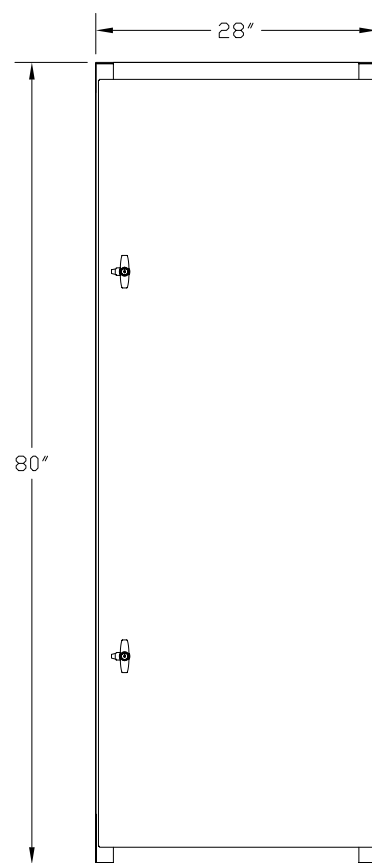

1 2 3 4

A

B

C

D

TOP/BOTTOM VIEW

FRONT VIEW

RIGHT SIDE VIEW

WEIGHTS
CONTROL CABINET : 650LBS

1 2 3 4