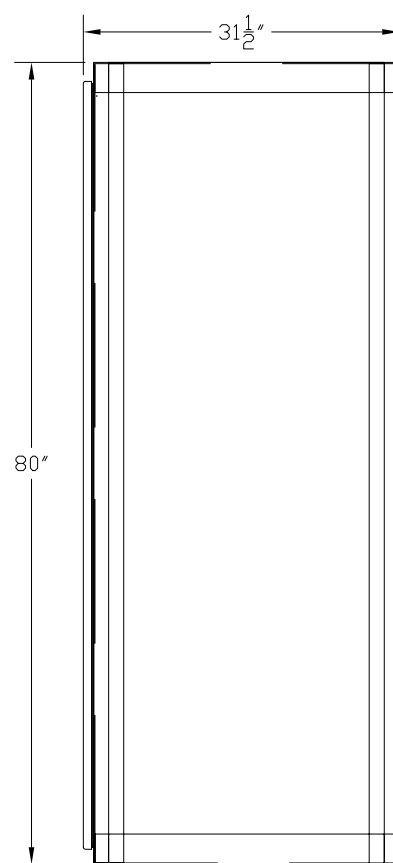

1 2 3 4

A

B

C

D

TOP/BOTTOM VIEW

FRONT VIEW

RIGHT SIDE VIEW

WEIGHTS
CONTROL CABINET : 650LBS

1 2 3 4