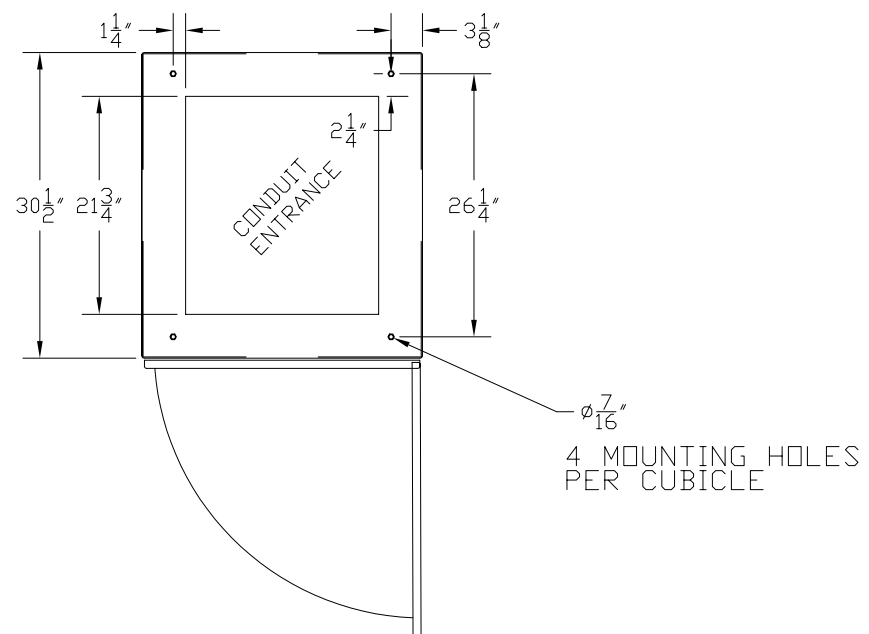

1 2 3 4

A

B

C

D

TOP/BOTTOM VIEW

FRONT VIEW

RIGHT SIDE VIEW

WEIGHTS
CONTROL CABINET : 650LBS

1 2 3 4