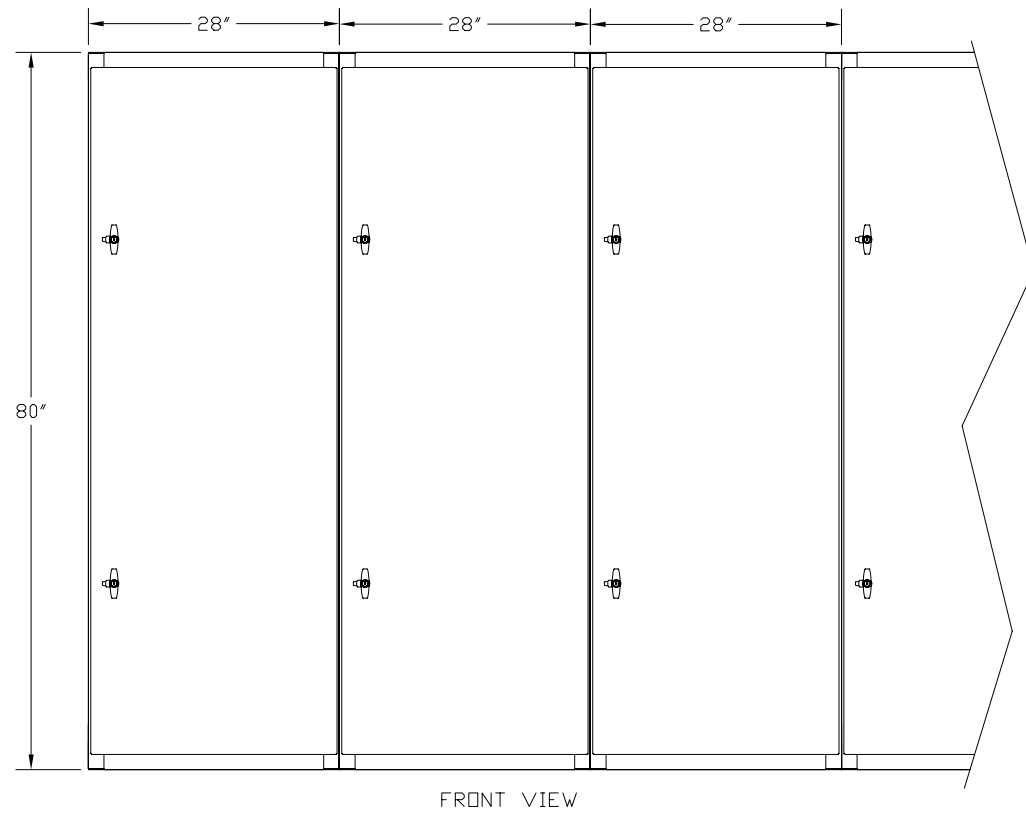

SINGLE SECTION, (LESS CIRCUIT BREAKER): 1300LBS
 800-3000A DRAWOUT CIRCUIT BREAKER: 300LBS
 800-3000A FIXED MOUNTED CIRCUIT BREAKER: 200LBS

WEIGHTS

PROJECT: 30" x 30" DEEP CONTROL CABINET	PAGE DESC: TYPICAL INDOOR LOW VOLTAGE SWITCHGEAR	01	7/6/2010	1	of	1
	STATUS: REFERENCE ONLY	REV	DATE	PAGE #:		
PROJ #: TYPICAL INSTALLATION DRAWING						