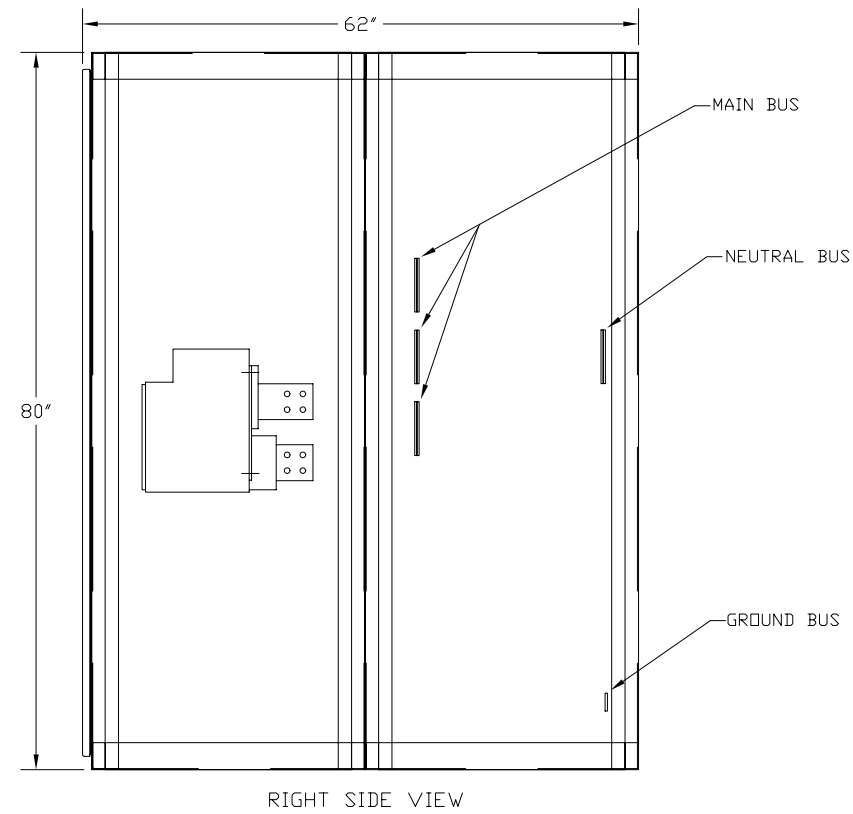

SINGLE SECTION, (LESS CIRCUIT BREAKER): 1300LBS
 800-3000A DRAWOUT CIRCUIT BREAKER: 300LBS
 800-3000A FIXED MOUNTED CIRCUIT BREAKER: 200LBS

WEIGHTS

PROJECT: 30" x 30" DEEP CONTROL CABINET	PAGE DESC: TYPICAL INDOOR LOW VOLTAGE SWITCHGEAR	01	7/6/2010	1	of	1
	STATUS: REFERENCE ONLY	REV	DATE	PAGE #:		
PROJ #: TYPICAL INSTALLATION DRAWING						