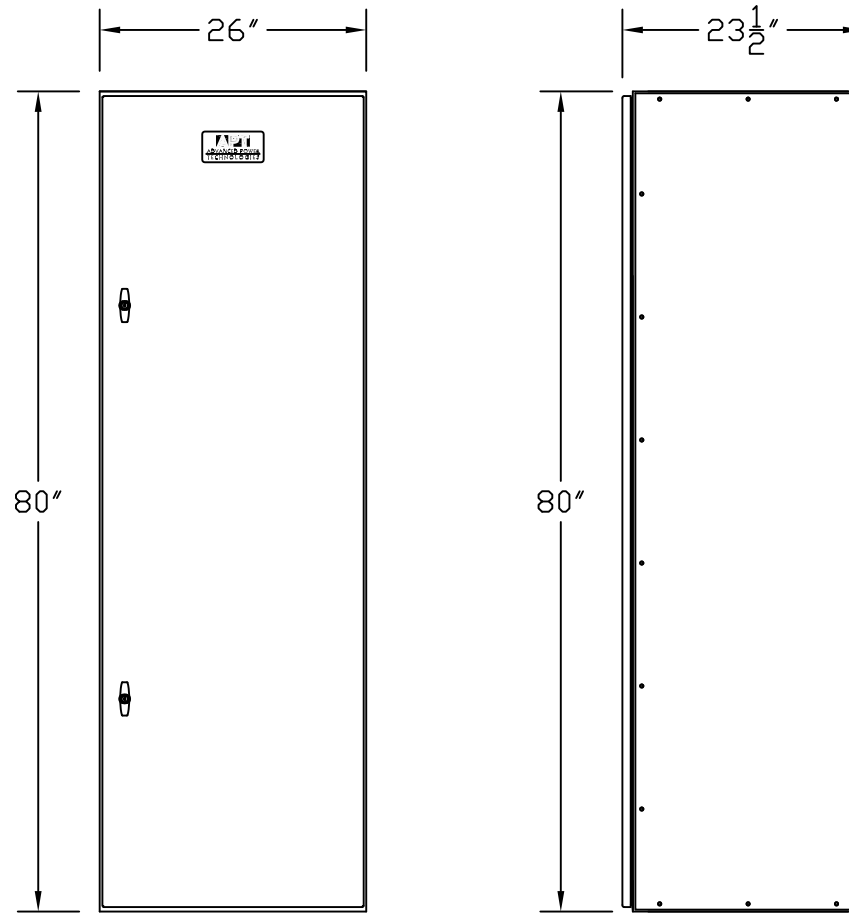

TOP/BOTTOM

FRONT

RIGHT SIDE

EXTERNAL VIEW
(1D) - NEMA 1 WITH FRONT DOOR

	PROJECT: APT STANDARD ENCLOSURE SIZE	PAGE DESC: EXTERNAL LAYOUT	REV	DATE	PAGE #:	of
	ONE SECTION, ONE CABINET DEEP		01	07/29/20	1	1
	PRJ #: TYPICAL INSTALLATION DRAWINGS	STATUS: AS BUILT				