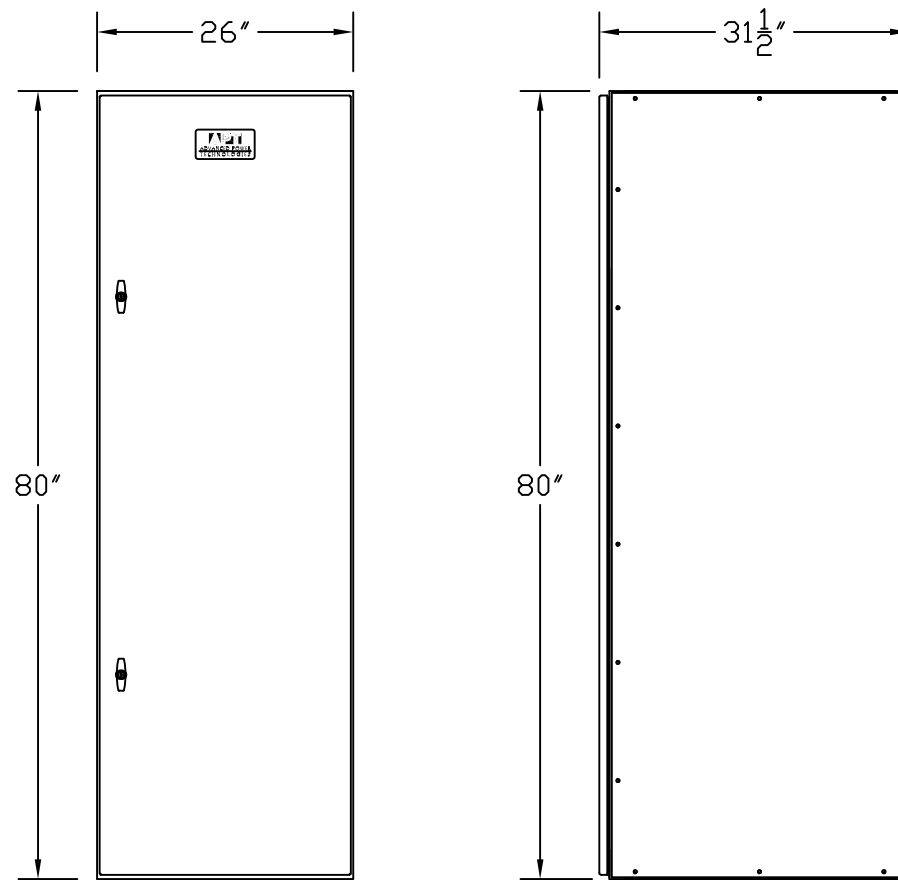

TOP/BOTTOM

FRONT

RIGHT SIDE

EXTERNAL VIEW  
(1D) - NEMA 1 WITH FRONT DOOR

 <b>ADVANCED POWER TECHNOLOGIES</b> <a href="http://www.api-power.com">www.api-power.com</a>	PROJECT: APT STANDARD ENCLOSURE SIZE	PAGE DESC: EXTERNAL LAYOUT	REV	PAGE #:
	ONE SECTION, ONE CABINET DEEP		01	1
	PRDJ #: TYPICAL INSTALLATION DRAWINGS		07/29/20	1
			DATE	of
				1